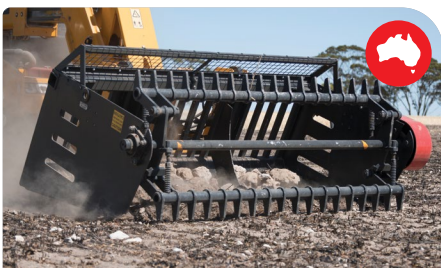

Turbo Rock Removal

Australia's Strongest Rock Picker

Make rock removal as easy as possible with the innovative and powerful **Rock Picker** from Himaac. Manufactured in Australia, the high torque motor and rotating collector ensure swift rock picking in a fraction of the time.

Call **1800 888 114** • See video at himaac.com.au/pick

Top Features

- ✔ Bi-directional collector arm
- ✔ For 100-550 mm diam rocks
- ✔ Bisalloy catchment retainer
- ✔ Shock absorption springs
- ✔ Up to 2350 kg load capacity

Extreme Duty

Telehandler • Wheel Loader

Tele 3-6 T lift capacity
Wheel Loaders
2.4 m width 2350 kg load

1.65 m³ size
\$21,900
+GST

Heavy Duty

Ag Loader • Telehandler

Tractor 180+ HP
Tele 2-3 T lift capacity
2.4 m width 1500 kg load

1.1 m³ size
\$17,985
+GST

Standard Duty

Skid Steer • Ag Loader

Skid Steers up to 140 HP
Tractor up to 140 HP
2 m width 1000 kg load

0.75 m³ size
\$14,865
+GST

Attachments inc UN mount, Euro hitch, Tele hitch or Wheel Loader inline quick hitch - Other options POA